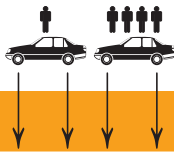

Land Rover

Freelander (LN) 98–06

1.8i (86 kW), 2.0 Td4 (82 kW)	⊙ 195/80	R 15 96 T 4x4^Δ	2.0	2.0	2.0	2.2
	215/65	R 16 98 T 4x4	2.0	2.0	2.0	2.2
	225/55	R 17 97 T 4x4^Δ	2.0	2.0	2.0	2.2
	235/50	R 18 97 H 4x4^Δ	2.0	2.0	2.0	2.2
2.5 V6 (130 kW)	⊙ 195/80	R 15 96 H 4x4	2.1	2.1	2.1	2.3
	215/65	R 16 98 H 4x4	2.1	2.1	2.1	2.3
	225/55	R 17 97 H 4x4^Δ	2.1	2.1	2.1	2.3
	235/50	R 18 97 H 4x4^Δ	2.1	2.1	2.1	2.3

Freelander 2 (LF) 07–

3.2 (6) (171 kW)	⊙ 235/65	R 17 104 V 4x4				
	235/60	R 18 103 V 4x4				
	235/55	R 19 V 4x4^Δ				
2.2 TD 4 (118 kW)	⊙ 215/75	R 16 103 H 4x4^Δ				
	235/65	R 17 104 V 4x4				
	235/60	R 18 103 V 4x4				
	235/55	R 19 V 4x4^Δ				

Defender (90/110/130) –99/99– / 07–

2.5 Td5–90 (90 kW)	LT 235/85	R 16 120 Q 4x4	2.3	2.3	2.3	2.5
	⊙ 205/80	R 16 100 S 4x4^Δ	2.3	2.3	2.3	2.5
	265/75	R 16 116 Q 4x4^Δ	2.1	2.1	2.1	2.3
	235/70	R 16 106 S 4x4^Δ	2.3	2.3	2.3	2.5
2.5 Td5–110 (90 kW)	⊙ 265/75	R 16 116 Q 4x4^Δ	2.1	2.3	2.3	2.6

Discovery II (LJ, LT) 98–04

4.0 V8 (136 kW),	215/75	R 16 103 T 4x4^Δ	2.3	2.3	2.3	2.6
2.5 Td5 (102 kW) 03–	⊙ 235/70	R 16 106 T/H 4x4	2.3	2.3	2.3	2.6
	255/65	R 16 109 T/H 4x4	2.3	2.3	2.3	2.6
	255/55	R 18 105 H 4x4	2.3	2.3	2.3	2.6

Discovery III (LA) 04–

4.4 V8 (220 kW)	⊙ 235/65	R 18 110 HXL (4x4)^{▽▽}	2.3	2.3	2.3	2.6
	255/60	R 18 112 H XL 4x4^Δ	2.3	2.3	2.3	2.6
	255/55	R 19 107 H (4x4)^{▽▽}	2.3	2.3	2.3	2.6
2.7 TD V6 (140 kW)	⊙ 235/70	R 17 111 H XL 4x4	2.3	2.3	2.3	2.6
	235/65	R 18 110 HXL (4x4)^{▽▽}	2.3	2.3	2.3	2.6
	255/60	R 18 112 H XL 4x4^Δ	2.3	2.3	2.3	2.6
	255/55	R 19 107 H (4x4)^{▽▽}	2.3	2.3	2.3	2.6

Range Rover (LM) 02–05

4.4 V8 (210 kW),	235/65	R 18 106 H (4x4)^{▽▽}	2.3	2.3	2.3	2.6
2.9 TD (130 kW)	⊙ 255/60	R 18 112 H XL 4x4^Δ	2.3	2.3	2.3	2.6
	255/55	R 19 111 HXL (4x4)^{▽▽}	2.3	2.3	2.3	2.6
	255/50	R 20 109 H XL 4x4^Δ	2.3	2.3	2.3	2.6

Range Rover (LM) 05–

4.4 V8 (225 kW)	⊙ 255/60	R 18 108 V 4x4^Δ	2.3	2.3	2.3	2.6
	255/55	R 19 107 V (4x4)^{▽▽}	2.3	2.3	2.3	2.6
	255/50	R 20 109 V XL 4x4^Δ	2.3	2.3	2.3	2.6